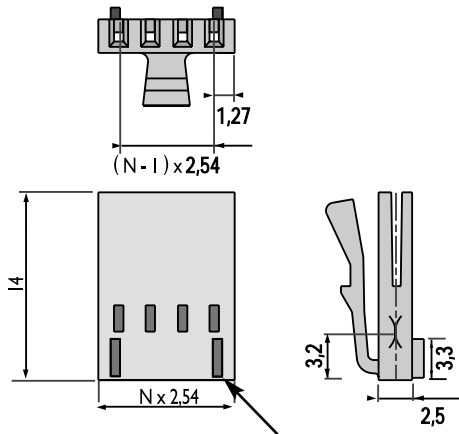

CRIMPFLEX® housings

HOUSING SERIES OL xx

- Industry standard locking system that allows easy mating and unmating to a walled pin header.
- Optional : alternate part available on request to allow for latch to be oriented in either direction.

→ Mates with Male headers
 ref. 1L-10-111-xx-1
 ref. 1L-10-141-xx-1

POLARIZATION	LOCKING SYSTEM	NUMBER OF ROWS	NUMBER OF WAYS XX
YES	YES	1	02 → 25